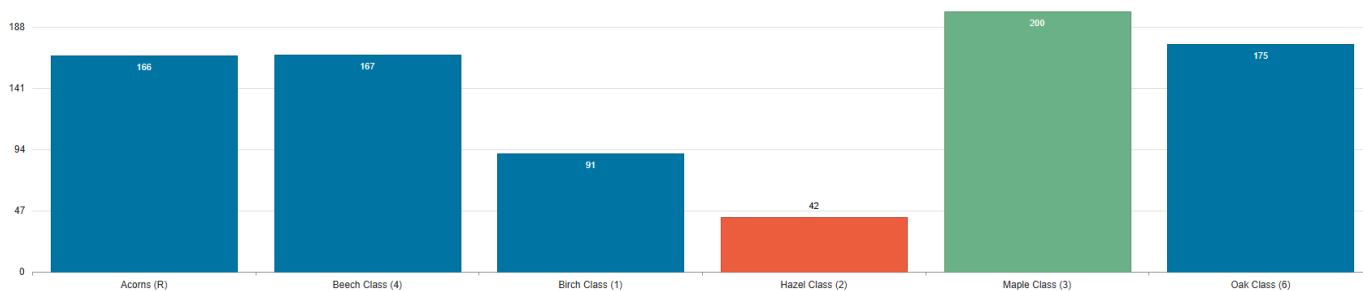

BEHAVIOUR POINTS

Congratulations to Maple Class for gaining the most Reward Points this week with 200 points. Well done Maple Class!

Congratulations to Rother House who are currently in the lead with 4309pts.