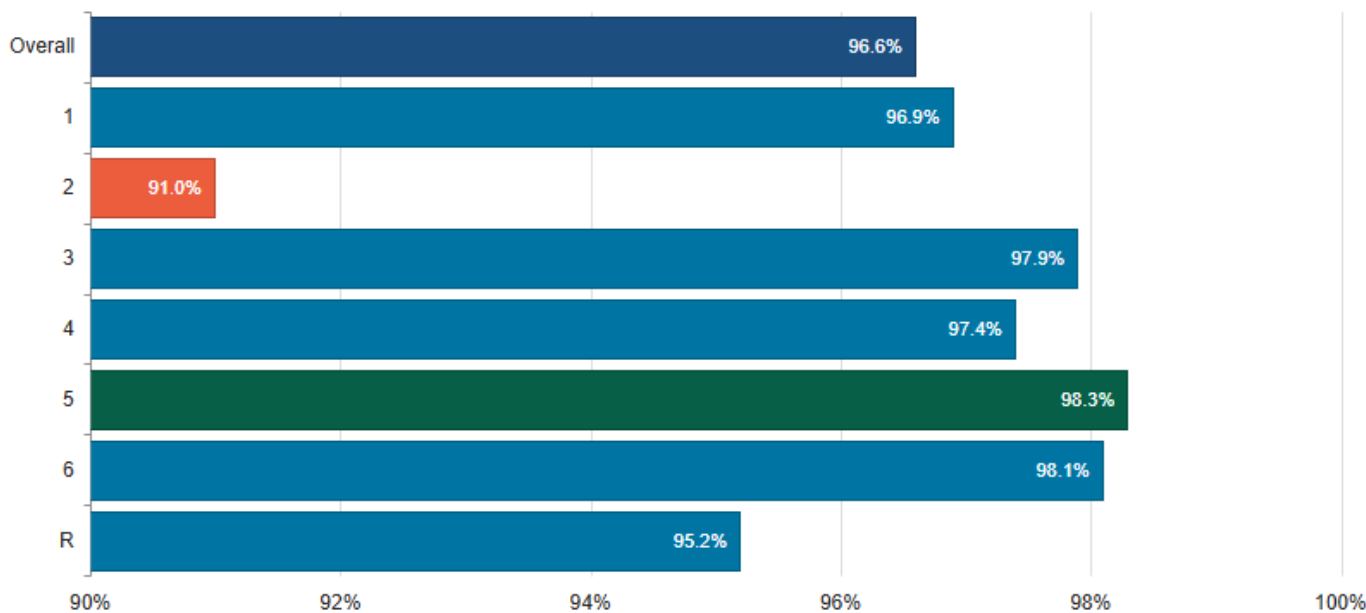

BEHAVIOUR POINTS

Congratulations to Maple Class for gaining the most Reward Points this week with 200 points. Well done Maple Class!

Congratulations to Rother House who are currently in the lead with 4309pts.

WEEKLY ATTENDANCE

This week's overall attendance is 96.6% 1.6% above our target of 95% and an improvement on last week.

THIS WEEK'S ATTENDANCE CHAMPION

Congratulations to Pine Class, this week's attendance champions with 98.3%! Great job Pine Class!