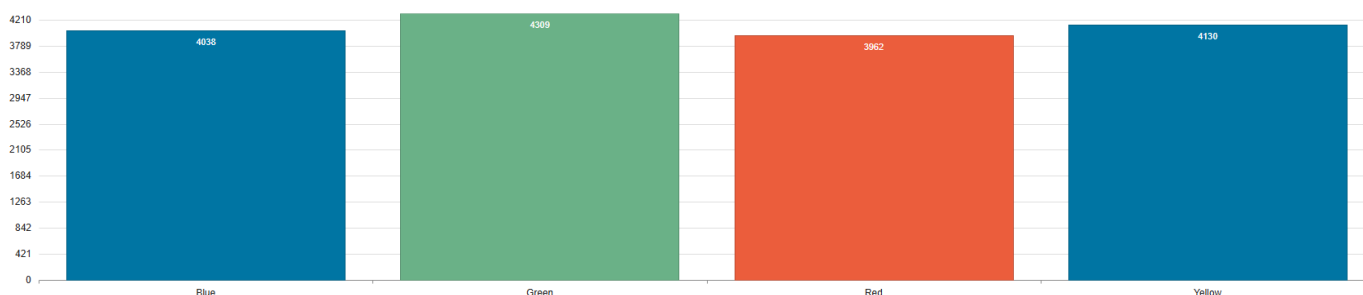

BEHAVIOUR POINTS

Congratulations to Maple Class for gaining the most Reward Points this week with 200 points. Well done Maple Class!

Congratulations to Rother House who are currently in the lead with 4309pts.